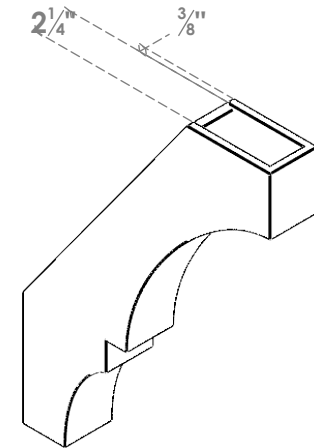

ITEM NUMBER: BRCPO030X16000X22000BOA

3"W X 16"D X 22"H BALBOA ARCHITECTURAL GRADE PVC OPEN BRACE

SIDE PROFILE

FRONT PROFILE

ISOMETRIC

EKENA MILLWORK
 2300 WEST MAIN ST.
 CLARKSVILLE, TX 75426
 TOLL FREE: 866-607-0453
 WWW.EKENAMILLWORK.COM