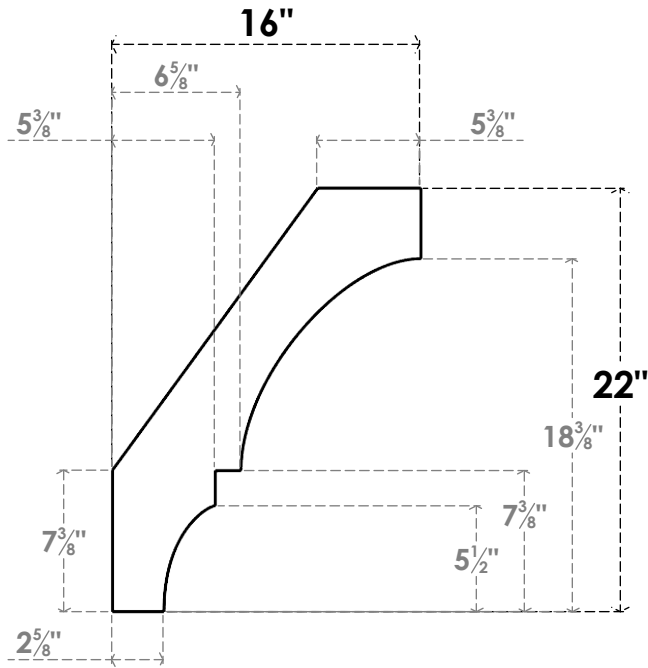

ITEM NUMBER: BRCPO030X16000X22000BOA

3"W X 16"D X 22"H BALBOA ARCHITECTURAL GRADE PVC OPEN BRACE

SIDE PROFILE

FRONT PROFILE

ISOMETRIC

EKENA MILLWORK
 2300 WEST MAIN ST.
 CLARKSVILLE, TX 75426
 TOLL FREE: 866-607-0453
 WWW.EKENAMILLWORK.COM