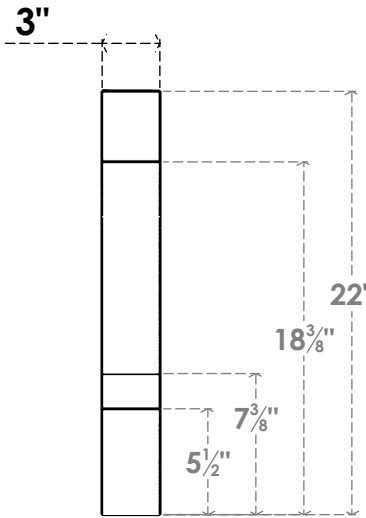

ITEM NUMBER: BRCPO030X16000X22000BOA

3"W X 16"D X 22"H BALBOA ARCHITECTURAL GRADE PVC OPEN BRACE

SIDE PROFILE

FRONT PROFILE

ISOMETRIC

EKENA MILLWORK
 2300 WEST MAIN ST.
 CLARKSVILLE, TX 75426
 TOLL FREE: 866-607-0453
 WWW.EKENAMILLWORK.COM